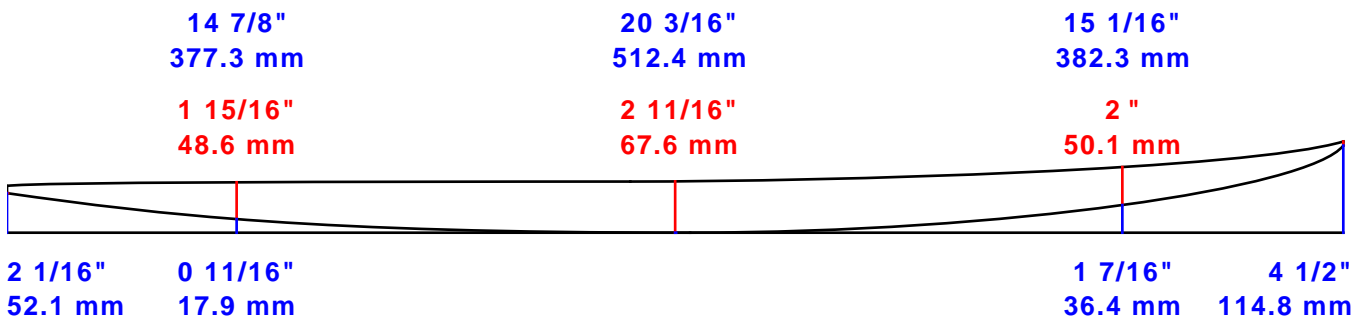

# AKU SHAPER

Customer:

Date: 4 janv. 2017

Length: 5' 10" (1779.5)

Width: 20 1/4" (513.6)

Thickness: 2 11/16" (68.1)

Tail Stop: 43 5/16" (1100.0)

File: Black Wings Raven 5'10

Designed by: Renaud DEREBANK

Measurements are center, one foot in and one foot back, over curve.

Comments: